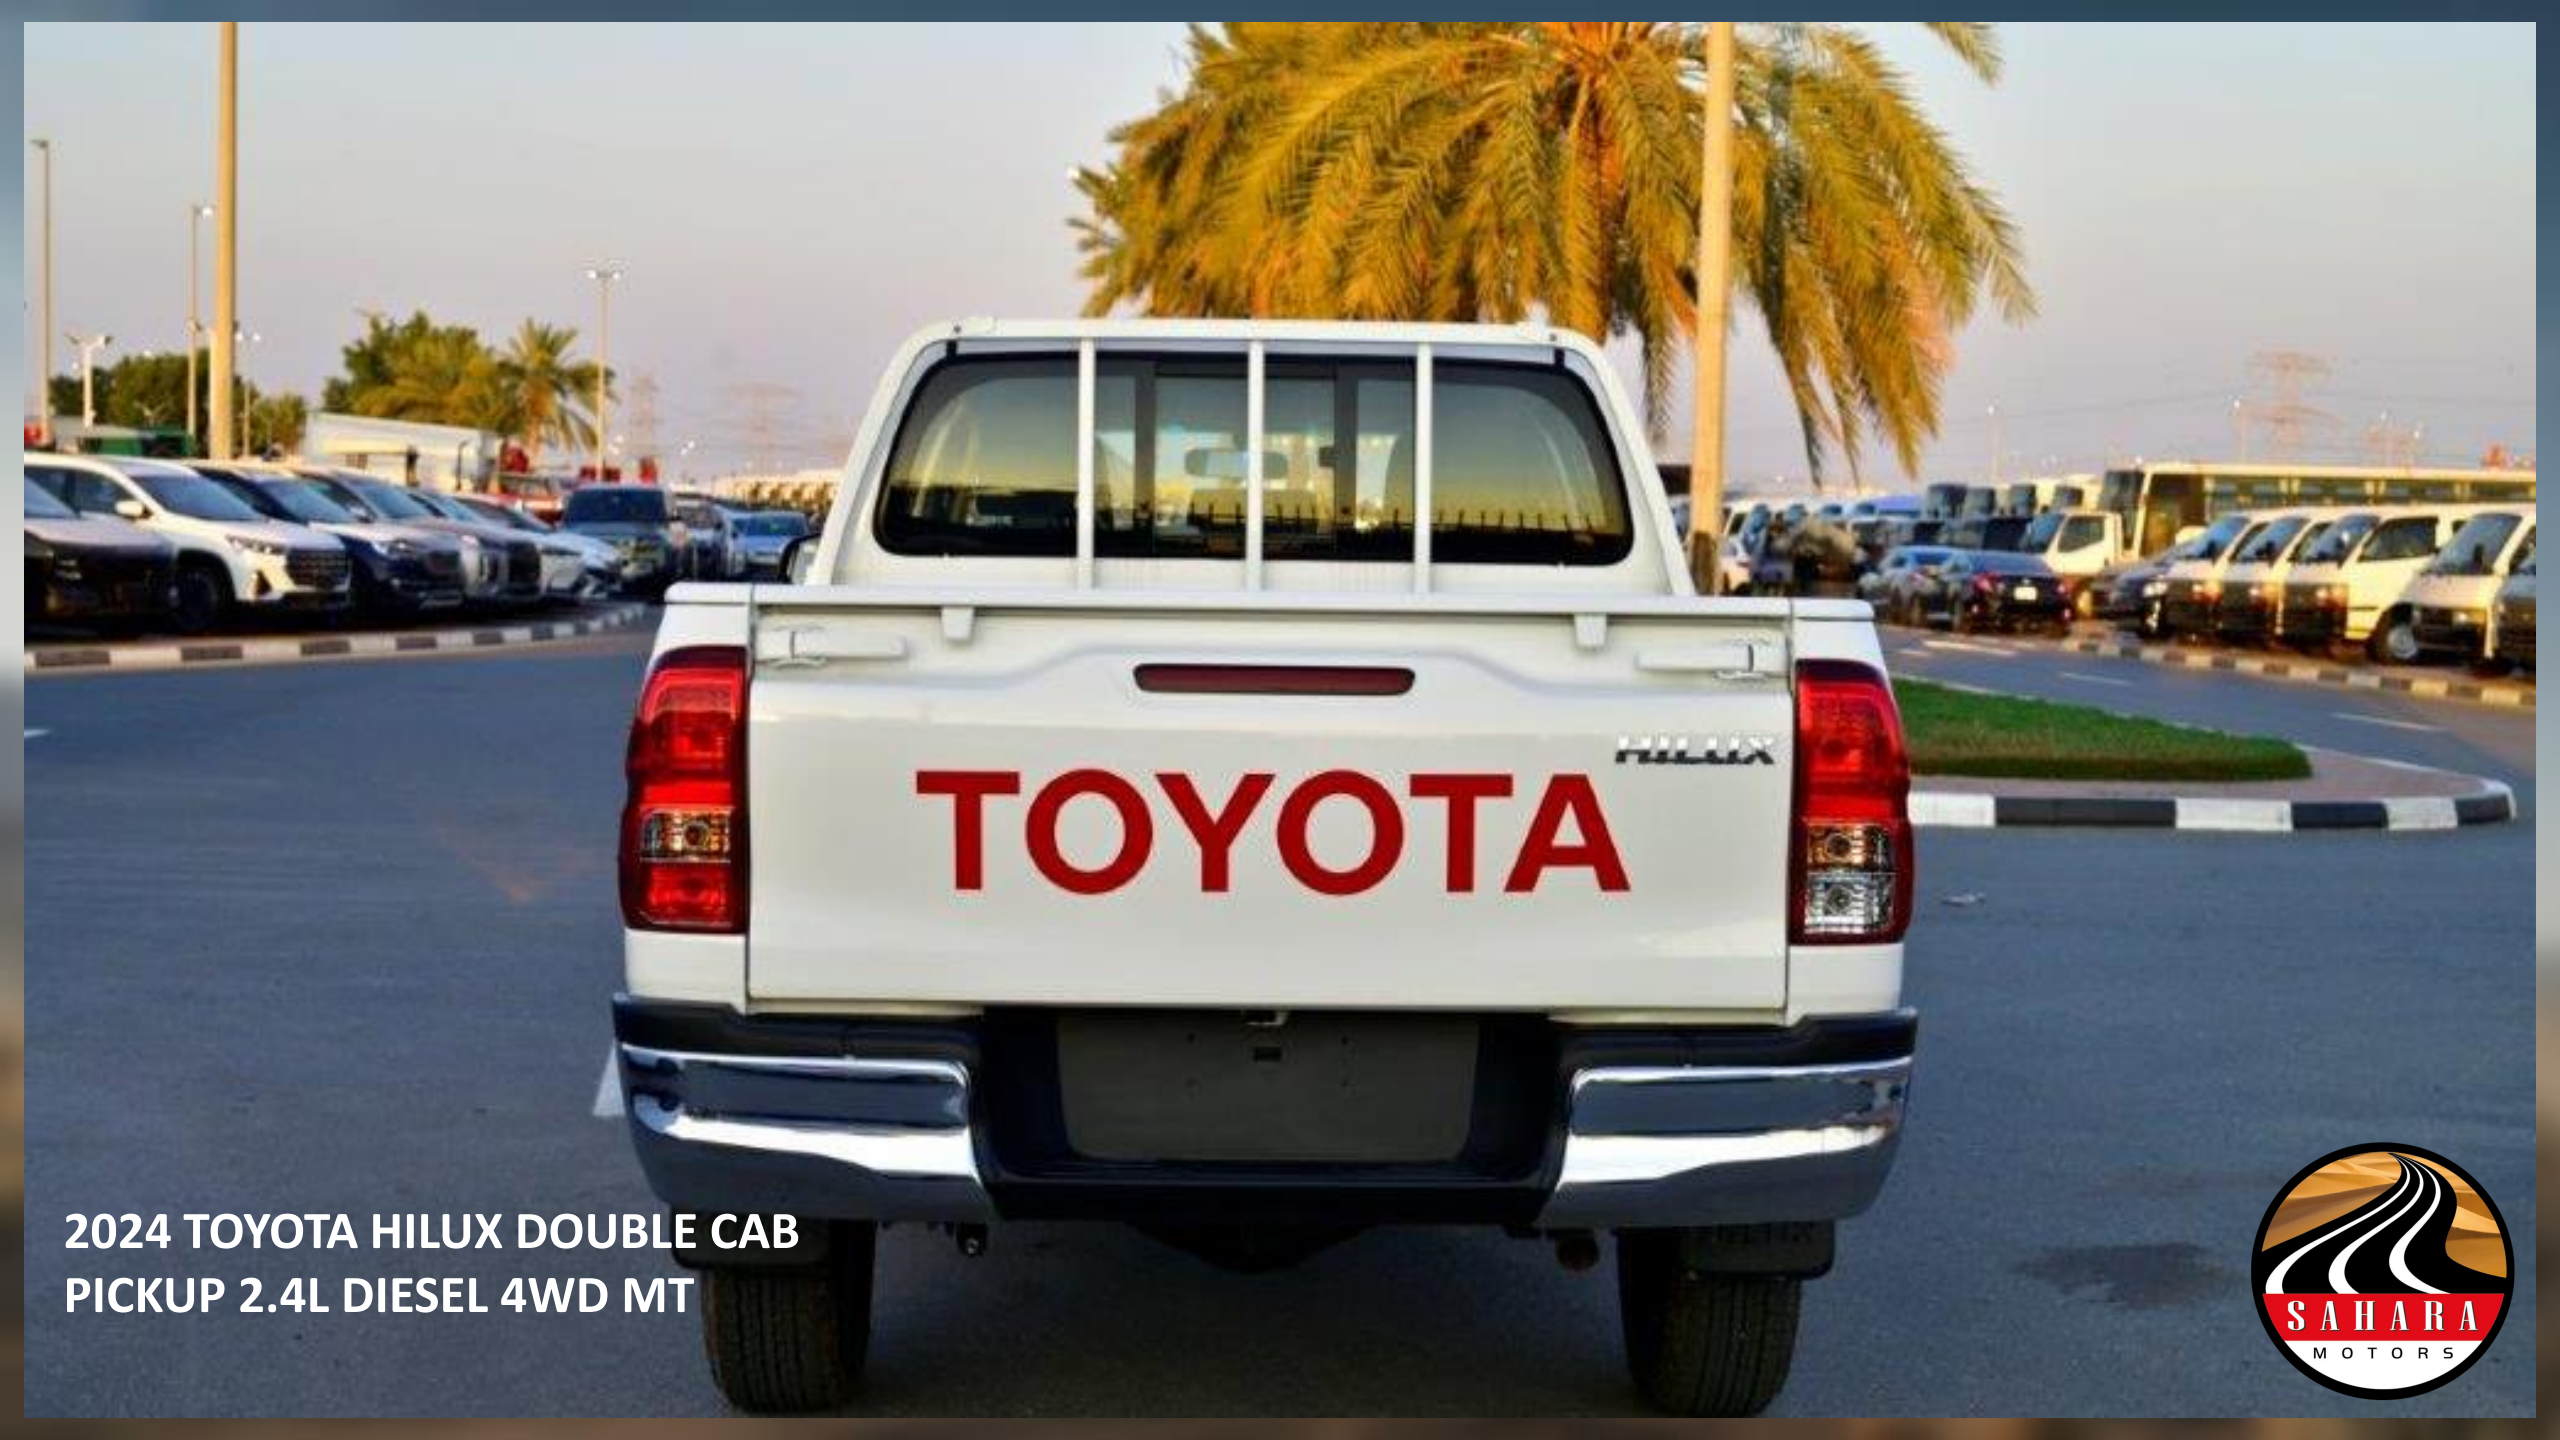

**2024 TOYOTA HILUX DOUBLE CAB
PICKUP 2.4L DIESEL 4WD MT**