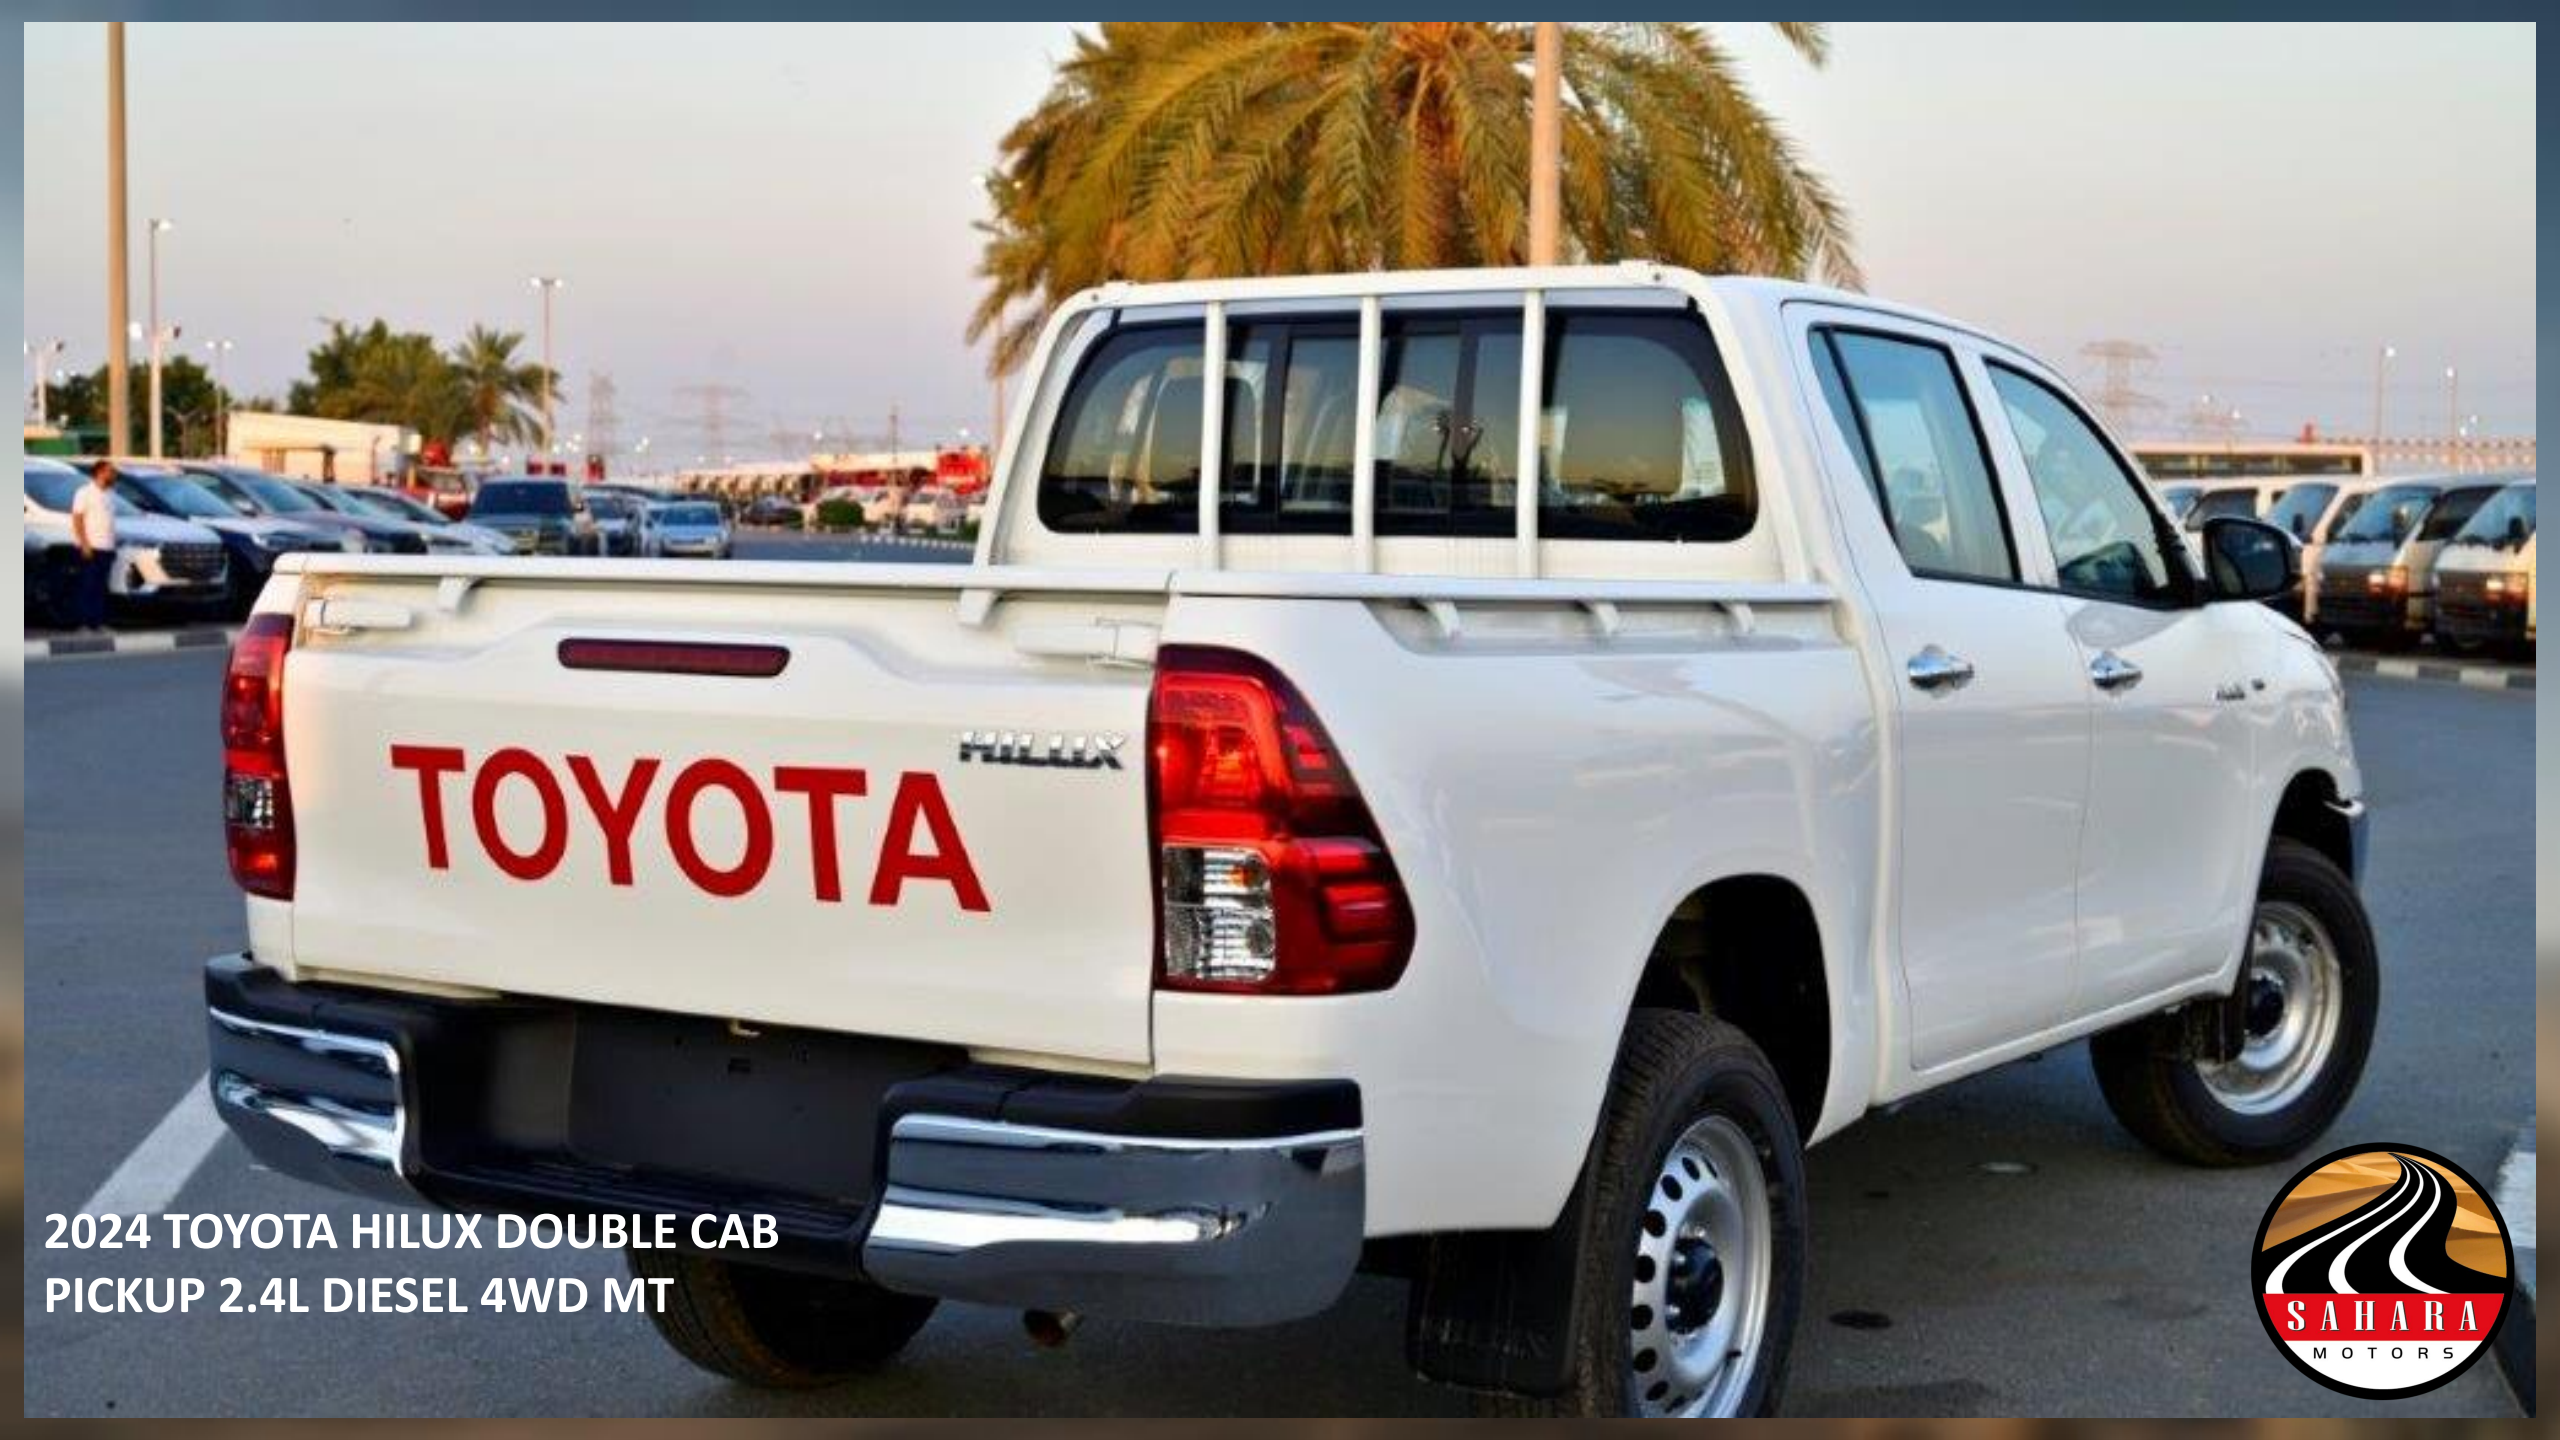

TOYOTA

2024 **TOYOTA**

HILUX

**2024 TOYOTA HILUX DOUBLE CAB
PICKUP 2.4L DIESEL 4WD MT**

**2024 TOYOTA HILUX DOUBLE CAB
PICKUP 2.4L DIESEL 4WD MT**

**2024 TOYOTA HILUX DOUBLE CAB
PICKUP 2.4L DIESEL 4WD MT**

MODEL CODE – GUN125L-DTFLXV

ENGINE: 2GD-FTV, 2.4L, 4-CYLINDER,

TRANSMISSION: 6 MANUAL TRANSMISSION

DRIVE SYSTEM: 4X4

FUEL TANK CAPACITY: 80 L

ANTILOCK BRAKING SYSTEM

VSC+ HAC + TSC

ACCESSORY CONNECTOR