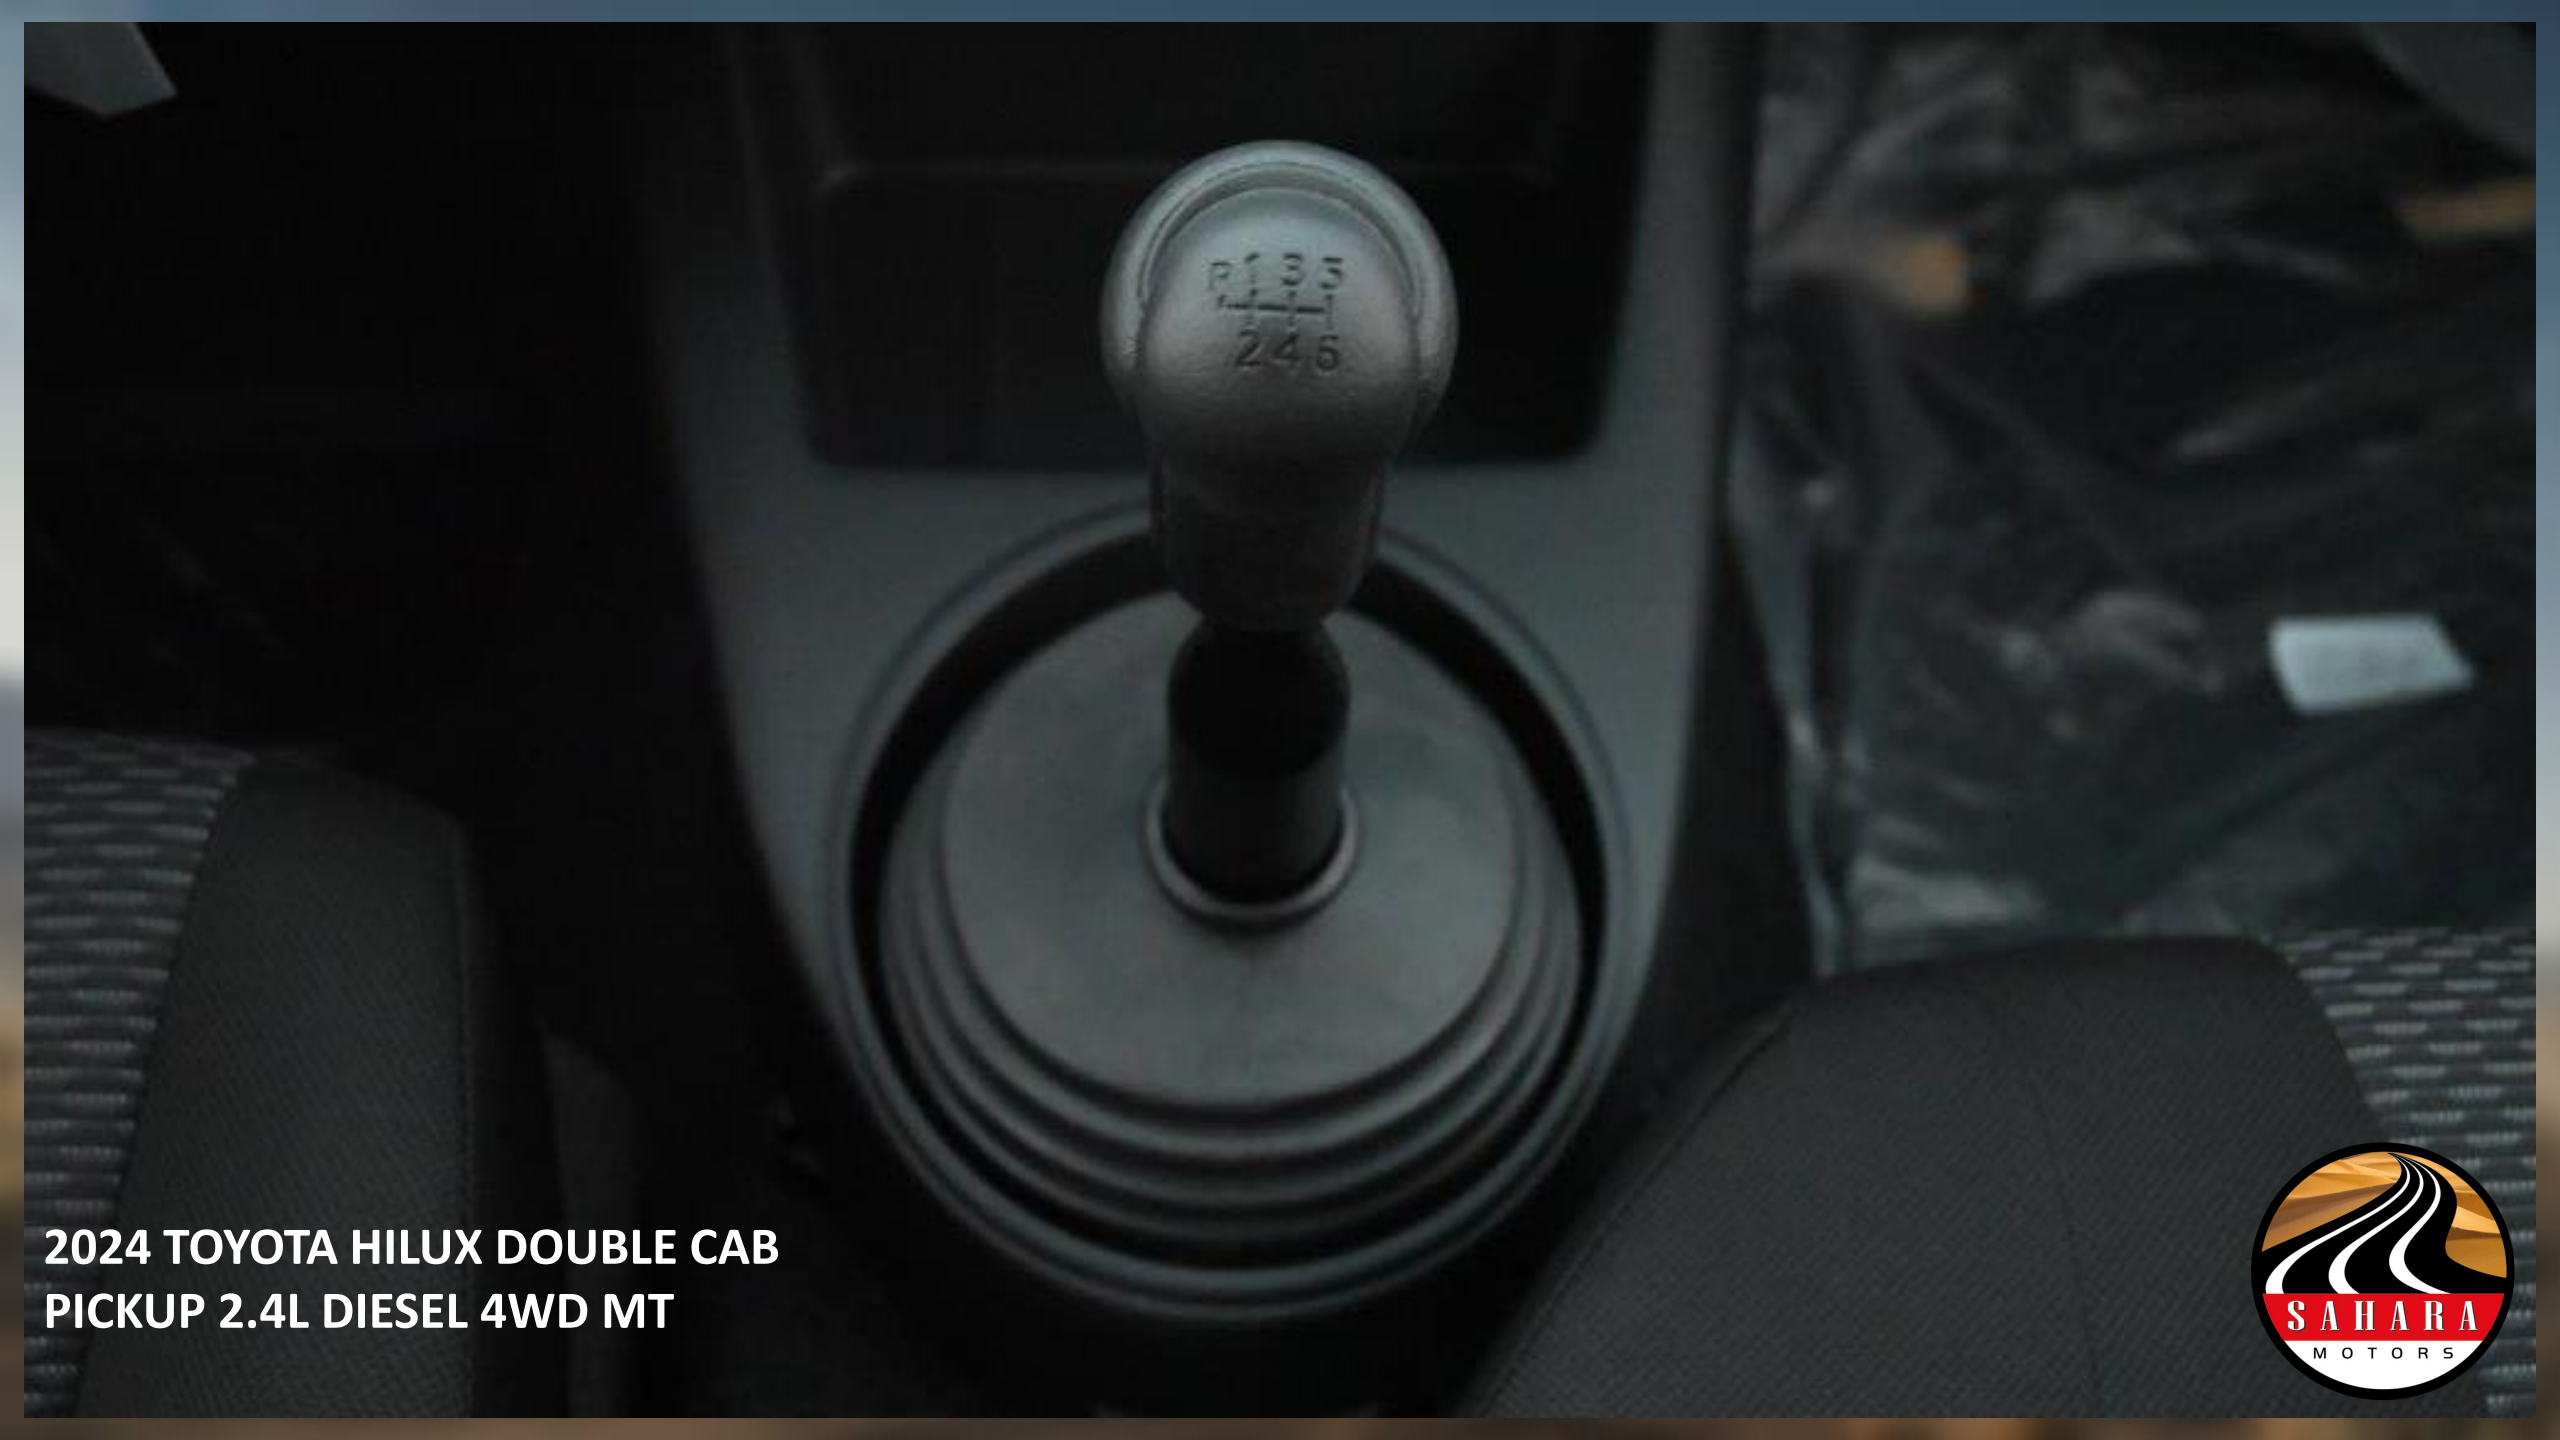

**2024 TOYOTA HILUX DOUBLE CAB
PICKUP 2.4L DIESEL 4WD MT**