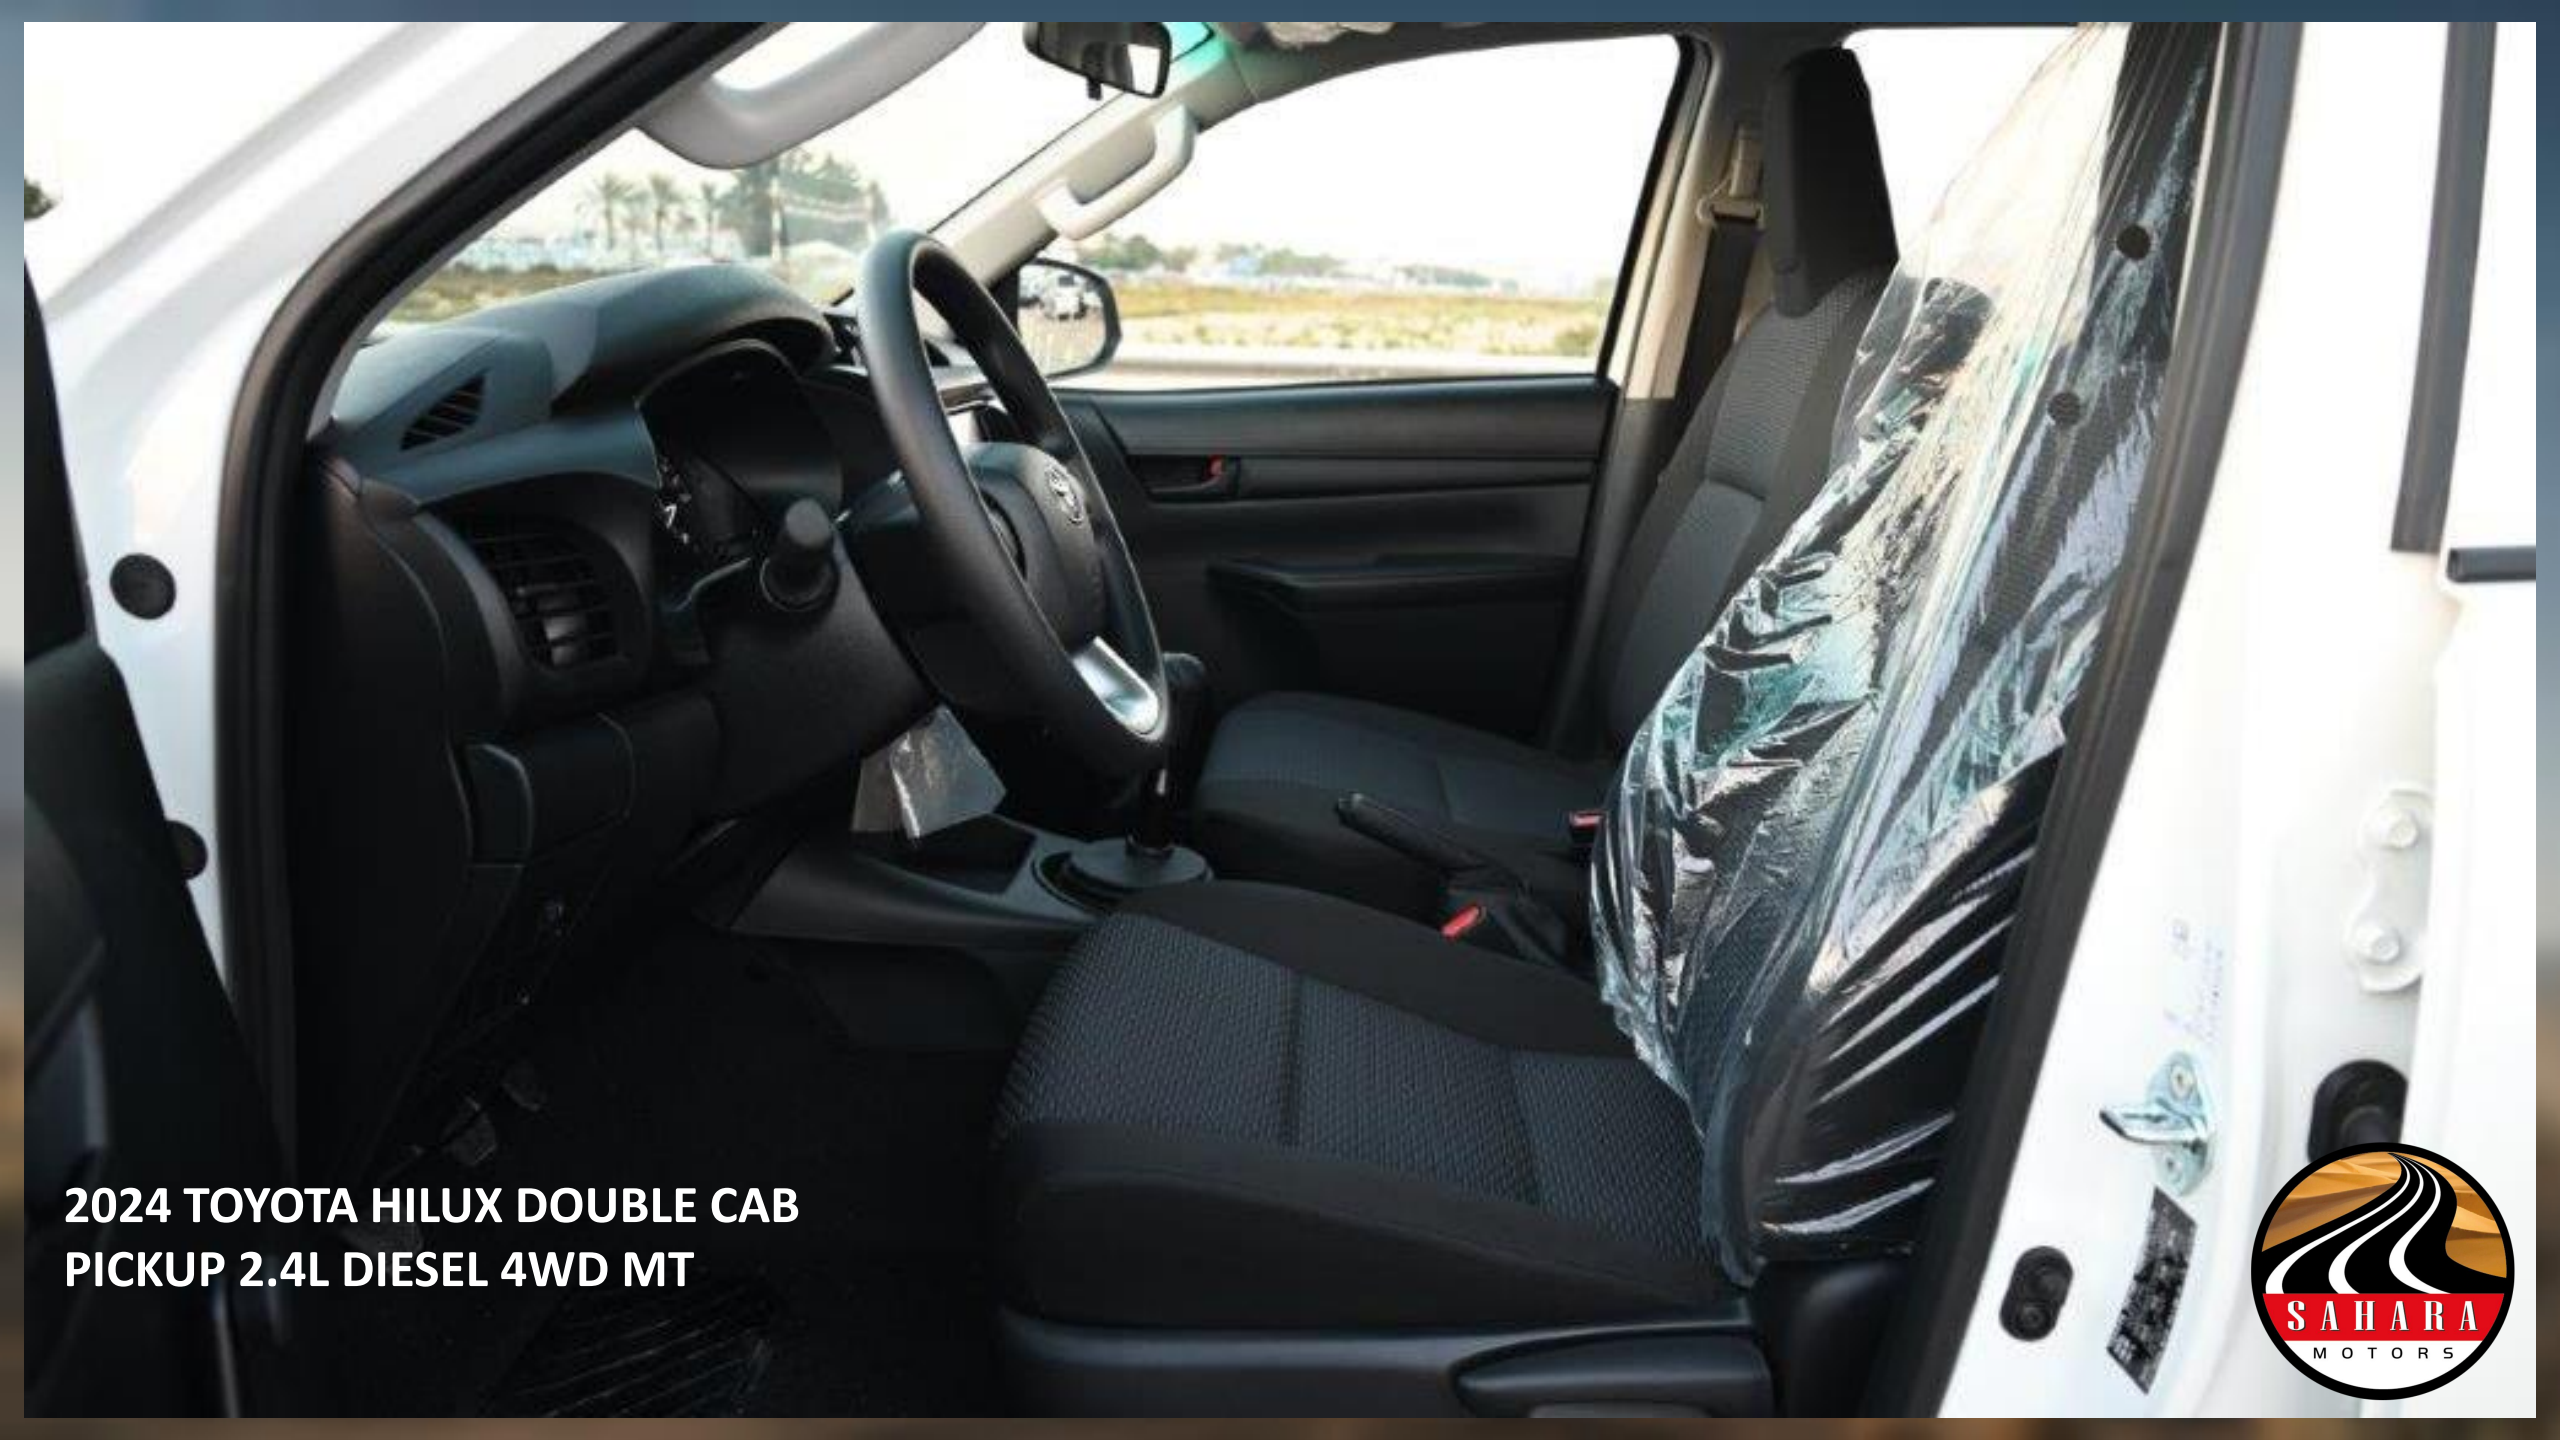

**2024 TOYOTA HILUX DOUBLE CAB
PICKUP 2.4L DIESEL 4WD MT**